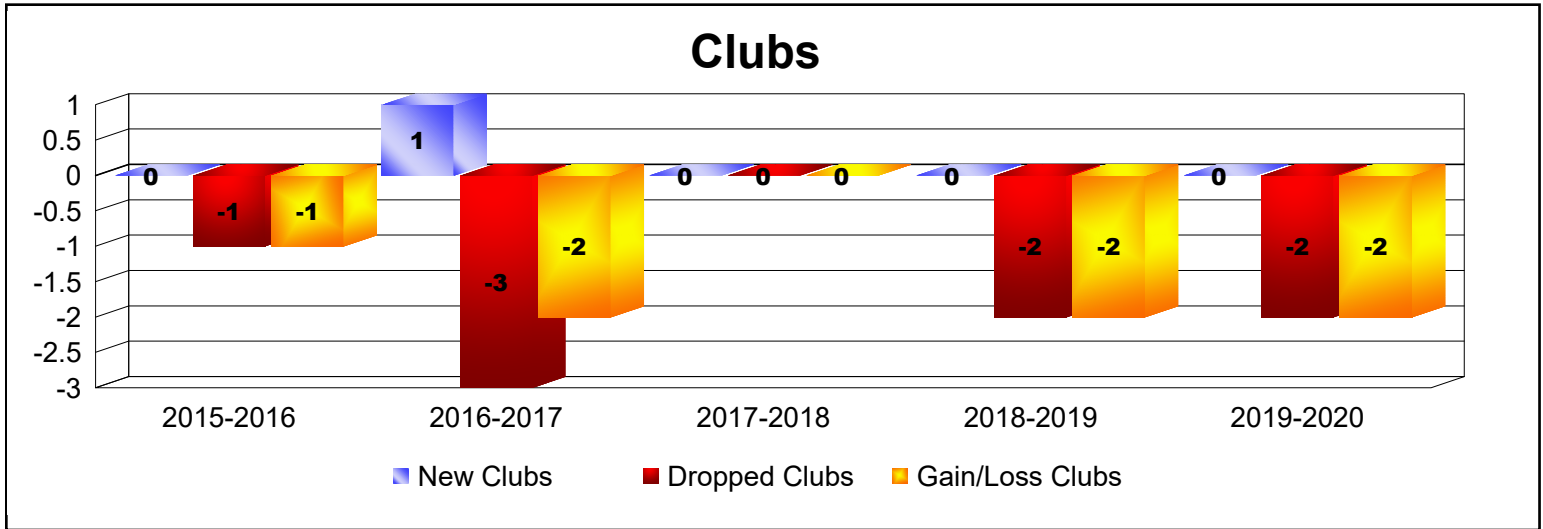

Year	New Clubs	Dropped Clubs	Gain/ Loss Clubs	New Members	Charter Members	Reinstate Members	Transfer Members	Total Member Added	Total Members Dropped	Gain/ Loss Members
2015-2016	0	-1	-1	107	2	5	7	121	-172	-51
2016-2017	1	-3	-2	88	29	4	6	127	-161	-34
2017-2018	0	0	0	66	2	6	4	78	-121	-43
2018-2019	0	-2	-2	52	2	3	2	59	-124	-65
2019-2020	0	-2	-2	67	8	13	12	100	-161	-61
<b>Average</b>	<b>0</b>	<b>-2</b>	<b>-1</b>	<b>76</b>	<b>9</b>	<b>6</b>	<b>6</b>	<b>97</b>	<b>-148</b>	<b>-51</b>

Year	New Clubs	Dropped Clubs	Gain/ Loss Clubs	New Members	Charter Members	Reinstate Members	Transfer Members	Total Member Added	Total Members Dropped	Gain/ Loss Members
2015-2016	0	0	0	6	0	0	0	6	-11	-5
2016-2017	0	0	0	8	0	0	0	8	-7	1
2017-2018	0	0	0	1	0	0	0	1	-3	-2
2018-2019	0	0	0	1	0	1	0	2	-4	-2
2019-2020	0	0	0	11	0	0	0	11	-9	2
<b>Average</b>	<b>0</b>	<b>0</b>	<b>0</b>	<b>5</b>	<b>0</b>	<b>0</b>	<b>0</b>	<b>6</b>	<b>-7</b>	<b>-1</b>