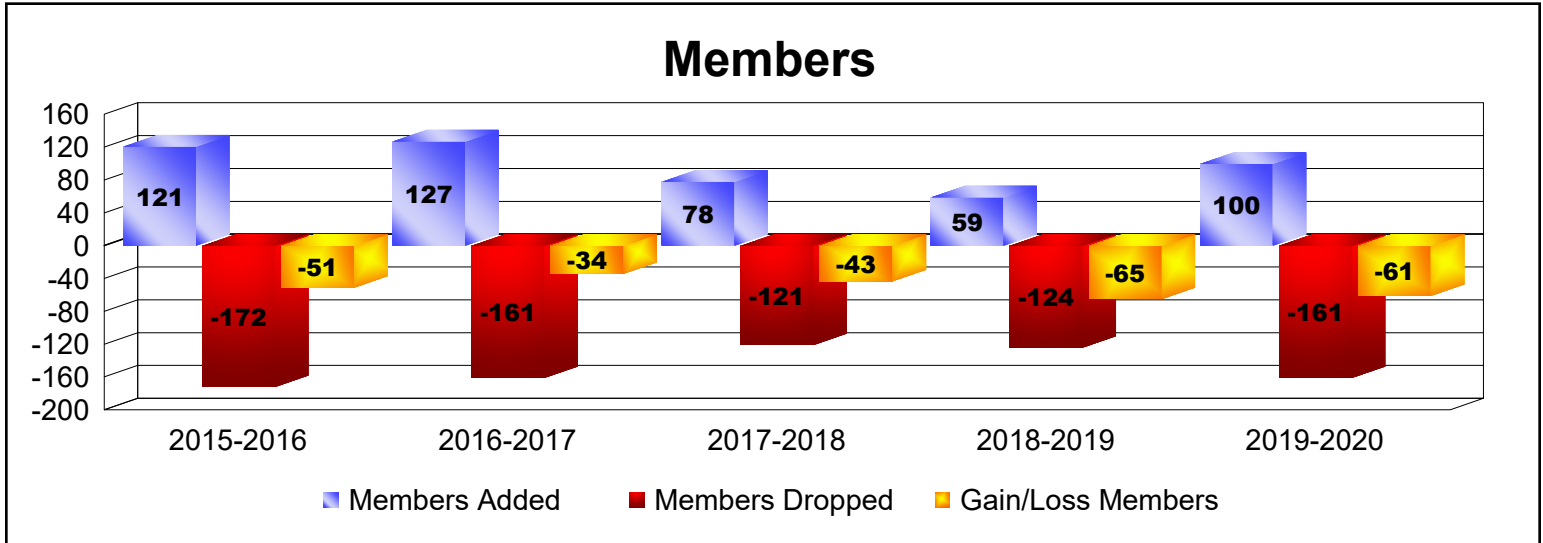

Year	New Clubs	Dropped Clubs	Gain/ Loss Clubs	New Members	Charter Members	Reinstate Members	Transfer Members	Total Member Added	Total Members Dropped	Gain/ Loss Members
2015-2016	0	-1	-1	107	2	5	7	121	-172	-51
2016-2017	1	-3	-2	88	29	4	6	127	-161	-34
2017-2018	0	0	0	66	2	6	4	78	-121	-43
2018-2019	0	-2	-2	52	2	3	2	59	-124	-65
2019-2020	0	-2	-2	67	8	13	12	100	-161	-61
<b>Average</b>	<b>0</b>	<b>-2</b>	<b>-1</b>	<b>76</b>	<b>9</b>	<b>6</b>	<b>6</b>	<b>97</b>	<b>-148</b>	<b>-51</b>

Year	New Clubs	Dropped Clubs	Gain/ Loss Clubs	New Members	Charter Members	Reinstate Members	Transfer Members	Total Member Added	Total Members Dropped	Gain/ Loss Members
2015-2016	0	0	0	6	0	0	0	6	-11	-5
2016-2017	0	0	0	8	0	0	0	8	-7	1
2017-2018	0	0	0	1	0	0	0	1	-3	-2
2018-2019	0	0	0	1	0	1	0	2	-4	-2
2019-2020	0	0	0	11	0	0	0	11	-9	2
<b>Average</b>	<b>0</b>	<b>0</b>	<b>0</b>	<b>5</b>	<b>0</b>	<b>0</b>	<b>0</b>	<b>6</b>	<b>-7</b>	<b>-1</b>