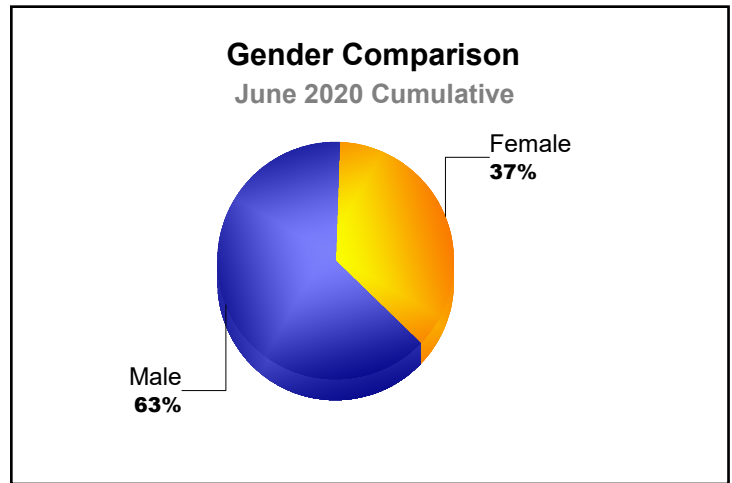

Year	New Clubs	Dropped Clubs	Gain/ Loss Clubs	New Members	Charter Members	Reinstate Members	Transfer Members	Total Member Added	Total Members Dropped	Gain/ Loss Members
2015-2016	0	-1	-1	107	2	5	7	121	-172	-51
2016-2017	1	-3	-2	88	29	4	6	127	-161	-34
2017-2018	0	0	0	66	2	6	4	78	-121	-43
2018-2019	0	-2	-2	52	2	3	2	59	-124	-65
2019-2020	0	-2	-2	67	8	13	12	100	-161	-61
<b>Average</b>	<b>0</b>	<b>-2</b>	<b>-1</b>	<b>76</b>	<b>9</b>	<b>6</b>	<b>6</b>	<b>97</b>	<b>-148</b>	<b>-51</b>