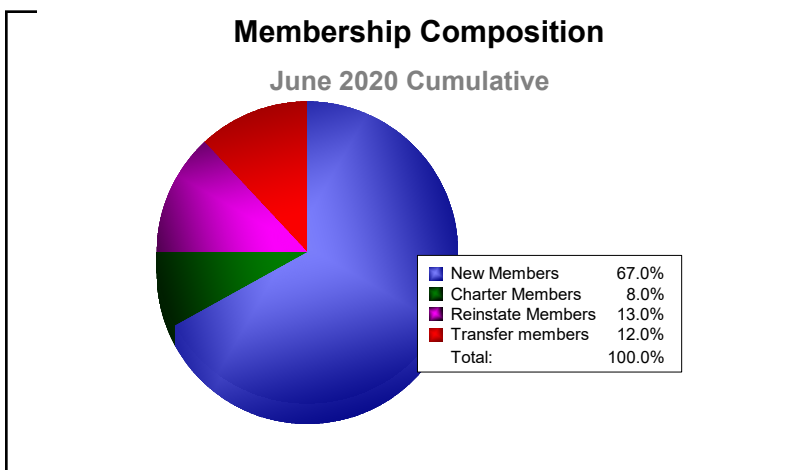

Year	New Clubs	Dropped Clubs	Gain/ Loss Clubs	New Members	Charter Members	Reinstate Members	Transfer Members	Total Member Added	Total Members Dropped	Gain/ Loss Members
2015-2016	0	-1	-1	107	2	5	7	121	-172	-51
2016-2017	1	-3	-2	88	29	4	6	127	-161	-34
2017-2018	0	0	0	66	2	6	4	78	-121	-43
2018-2019	0	-2	-2	52	2	3	2	59	-124	-65
2019-2020	0	-2	-2	67	8	13	12	100	-161	-61
<b>Average</b>	<b>0</b>	<b>-2</b>	<b>-1</b>	<b>76</b>	<b>9</b>	<b>6</b>	<b>6</b>	<b>97</b>	<b>-148</b>	<b>-51</b>